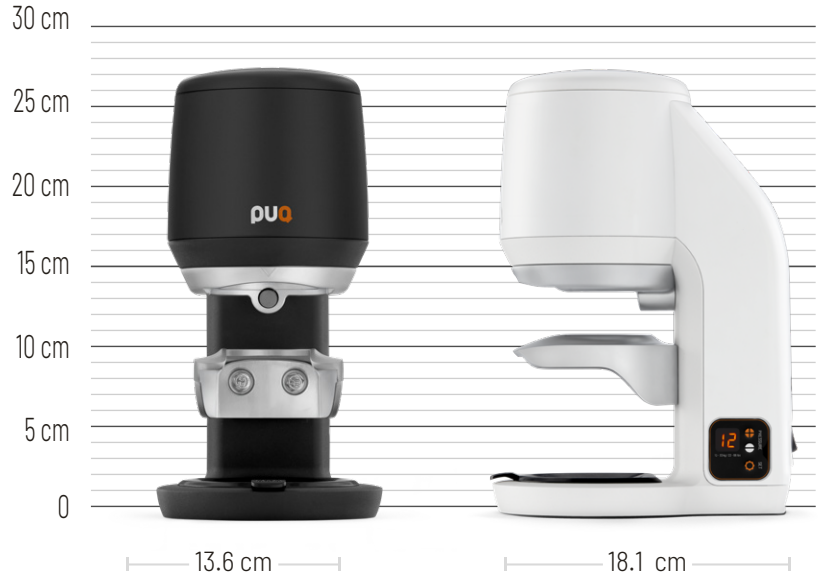

mini

SMALL SIZE **BIG PRECISION**

PUQ[®]
PRESS mini

WHY mini?

YOUR COFFEE DESERVES PERFECT TAMPING

THE LIGHT DUTY
PUQPRESS FOR
COFFEE LOVERS

Great coffee is the final touch to your business, but you don't serve a lot of cups? Mini is the PUQ for you.

CAPACITY	Up to 2 kg of coffee per week
WARRANTY	2 year / 75.000 Tamps
COLOURS	Black, White
TAMP PROFILES	SPEEDY - PRECISION - SINGLE
PRESSURE RANGE	10-30 kg
NON STICK TAMPER FINISH	✓
FINE ADJUSTMENT	
NAKED PORTAFILTER	✓